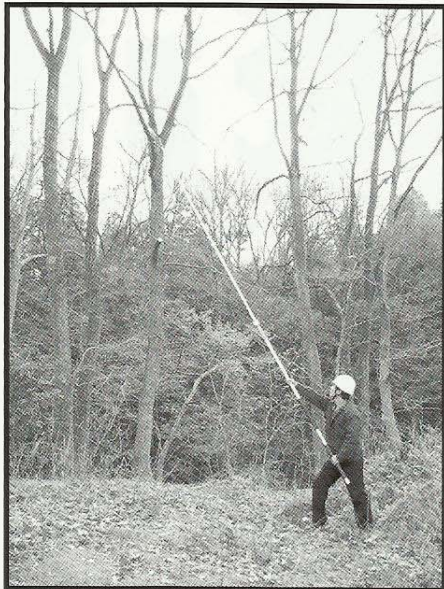

枝打ち一発

切れ味抜群!!

らくらく伸縮

全長 3m

全長 4m

全長 5m

全長 6m

Super Speed Pole Saws

**Great for forest management !
Super sharp & lightweight professional
tree-care pole saws !!**

forestry

landscaping

high fruit trees

specifications

Cutting vines & twigs

Barking underside of branch

Cut right under branch

Cut from slant angle

Blade is adjustable to 5 different angle positions.

Easy adjustment of pole length - just up and down !

Compact storage!

As the blade head is foldable, safe & convenient to carry. N-760 can be stored in car trunk.