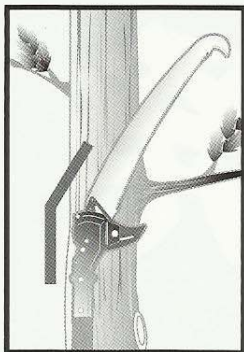

**Great for forest management !
Super sharp & lightweight professional
tree-care pole saws !!**

forestry

landscaping

high fruit trees

specifications

Cutting vines & twigs

Barking underside of branch

Cut right under branch

Cut from slant angle

Blade is adjustable to 5 different angle positions.

Easy adjustment of pole length - just up and down !

Compact storage!

As the blade head is foldable, safe & convenient to carry. N-760 can be stored in car trunk.