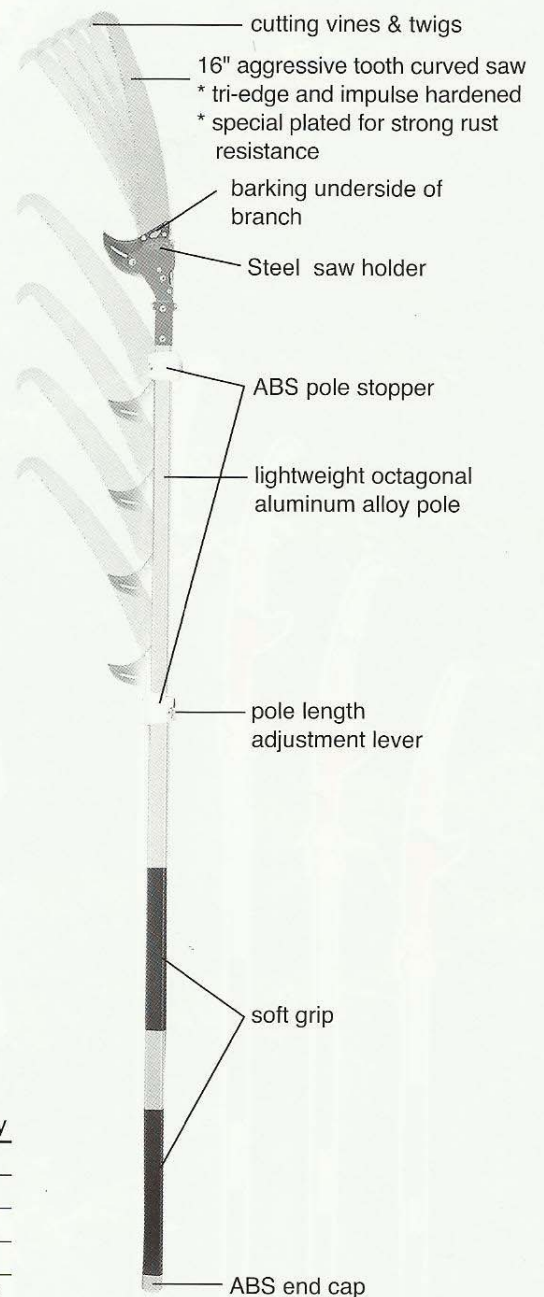

枝打ち一発

切れ味抜群!!

らくらく伸縮

全長 3m

全長 4m

全長 5m

全長 6m

Super Speed Pole Saws

**Great for forest management !
Super sharp & lightweight professional
tree-care pole saws !!**

forestry

landscaping

high fruit trees

specifications

Cutting vines & twigs

Barking underside of branch

Cut right under branch

Cut from slant angle

Blade is adjustable to 5 different angle positions.

Easy adjustment of pole length - just up and down !

Compact storage!

As the blade head is foldable, safe & convenient to carry. N-760 can be stored in car trunk.

Item #	product name	extendable length(mm)	weight (g)	length adjustment	master pack q ty
N-760	super pole saw 3.0m	1198~3000	1,540	5 stages	5 pcs
N-761	super pole saw 4.0m	1530~4000	1,830	5 stages	5 pcs
N-762	super pole saw 5.0m	1865~5000	2,060	5 stages	5 pcs
✓ N-763	super pole saw 6.5m	2365~6500	2,430	7 stages	5 pcs
N-760-1	replacement saw blade	-	320	-	10 pcs