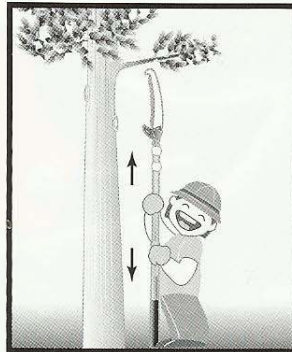

**Great for forest management !
Super sharp & lightweight professional
tree-care pole saws !!**

forestry

landscaping

high fruit trees

specifications

Cutting vines & twigs

Barking underside of branch

Cut right under branch

Cut from slant angle

Blade is adjustable to 5 different angle positions.

Easy adjustment of pole length - just up and down !

Compact storage!

As the blade head is foldable, safe & convenient to carry. N-760 can be stored in car trunk.